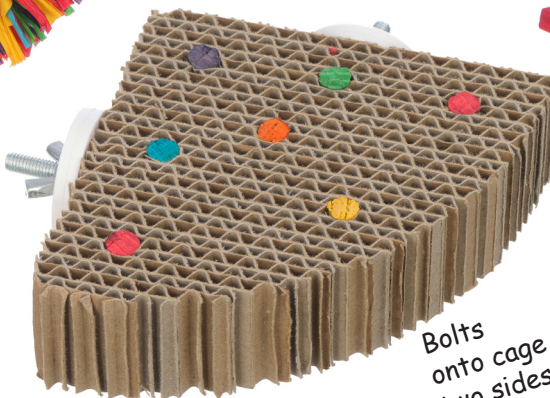

New Super Bird Toys!

Summer 2024

SB1244
Rainbow Raffia
8" x 6"

SB1247
Frizzy Lizzy
10" x 7"

Bolts
onto cage on
two sides!

SB1246
Corner Cardboard
Treat Block
4.5" x 4.5" x 1.5"

SB1248
Cheese Forager
14" x 4"

SB1245
Bagel Buddy
12" x 6"

SB1256
Wicker Ball Mobile
10" x 6"

New Super Bird Toys!

Summer 2024

SB1249
Forest Bouquet
11" x 4"

SB1250
Sola Star Tree
14" x 4"

SB1251
Mahogany Feast
10" x 4"

SB1253
Dangler Delight
10" x 3"

SB1252
Palm Flower Tower
10" x 6"

SB1254
Forest Garland
16" x 1.5"

Great for
Small Animals
too!

SB1255
Bamboo Playwall
11" x 6"